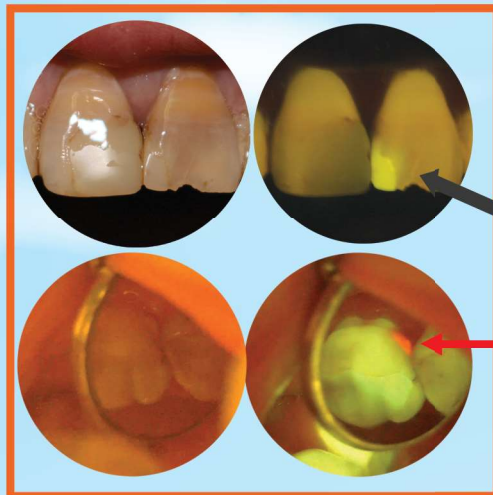

Nightvision adhesives

Visualization of
dental caries and decays

Visual illumination with white
Enhanced fluorescence with violet

- Adhesives
- Caries

Stands out in violet

Superior Performance

Kit includes 4 batteries

3 hours non-stop run time

20000 lux super strong light

2 back up batteries recharge in 1 hour

10x stronger fluorescence than handheld black light

Seeing is Believing!

Wireless is Effortless

www.dentlight.com

DentLight