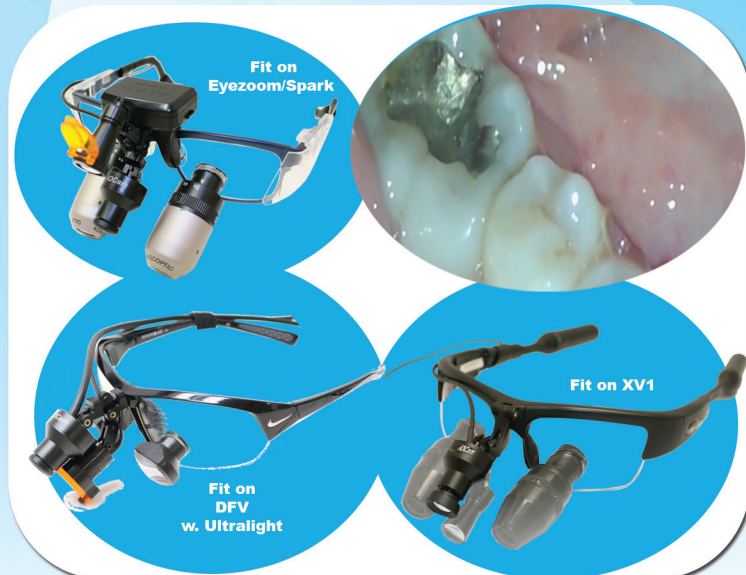

Communicate better
Raise your acceptance rates
Market your practice with an edge

DentLight