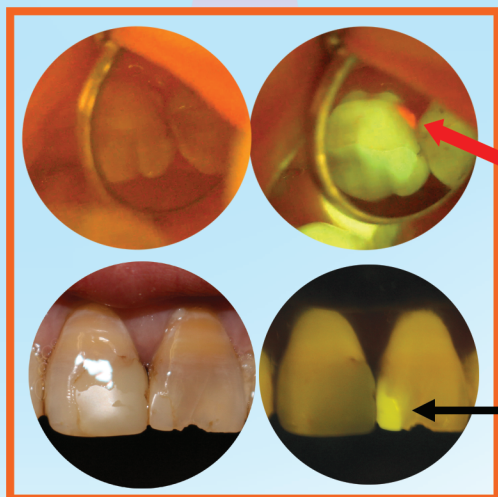

**Freedom Lamp**  
Penny size 5 grams  
Focused beam (~3" field)  
Easy clip-on filter

**Reconfigurable**

Nano Technology Teflon Connection  
Field Reconfigurable for Function, Fit, and Service

**Superior Performance**

20000 (one battery) or 40000 lux (two batteries)  
3 (one battery) or 6 hours (two batteries)  
Color temperature (5500-6500K)

**Safeloupe Insert**  
Fluorescent Filter

**Black Lamp**  
Dual wavelengths

## Nano Black

**Dual Color: White and Violet for  
Illumination and Fluorescence**

Composites  
Caries  
Plaque  
Cancer

Visualization of dental caries and decays

Detecting composites and excess adhesives