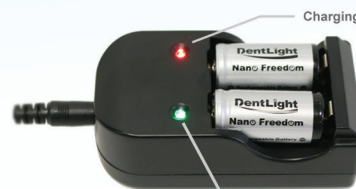

8510120 Articulating arm

8510121 Single side arm

8510122 Branch arm

8510123 Camera branch arm

8501032 2S+ MicroUSB cord

8610130 2S Battery Clip

8501022 Freedom cord

Dual Battery Charger always keeps a fresh backup battery