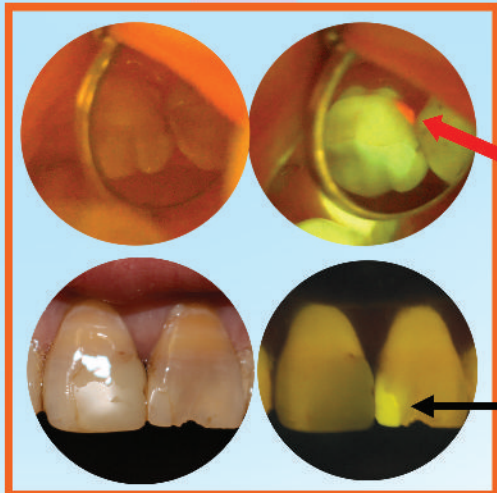

Freedom Lamp
Penny size 5 grams
Focused beam (~3" field)
Easy clip-on filter

Reconfigurable

Nano Technology Teflon Connection
Field Reconfigurable for Function, Fit, and Service

Superior Performance

20000 (one battery) or 40000 lux (two batteries)
3 (one battery) or 6 hours (two batteries)
Color temperature (5500-6500K)

Safeloupe Insert
Fluorescent Filter

Black Lamp
Dual wavelengths

Seeing is Believing!

Nano Black

**Dual Color: White and Violet for
Illumination and Fluorescence**

- Composites
- Caries
- Plaque
- Cancer

Visualization of dental caries and decays

Detecting composites and excess adhesives

Amazing Wireless Light !

NO MORE TANGLED CORDS!

Nano 2S Plus

Freedom Lamp
Super Lightweight

Reconfigurable
Nano Technology Teflon Wire
Field Reconfigurable
Easy Upgrade to Wireless
Memory wire conforming to frame contour